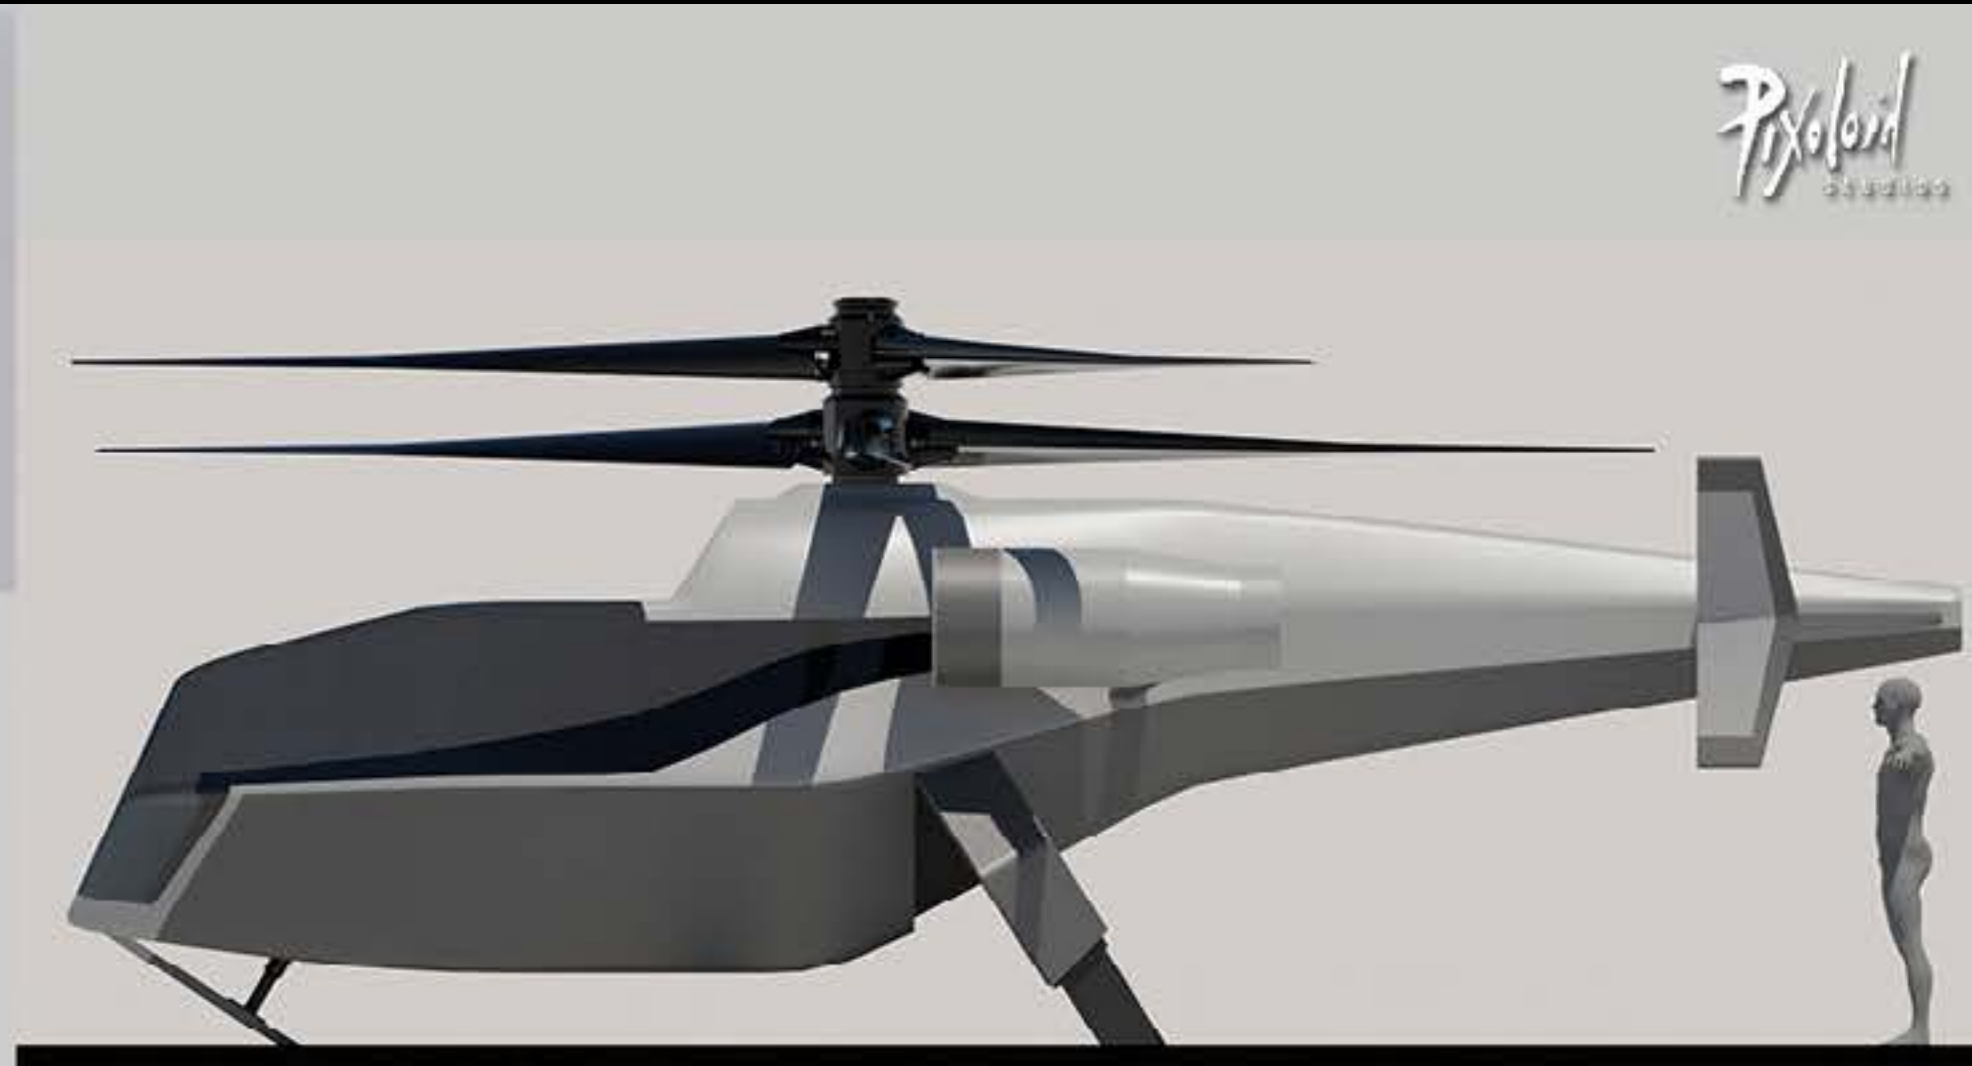

EXTRAPOLATIONS 2023 © Media Res, Apple TV+