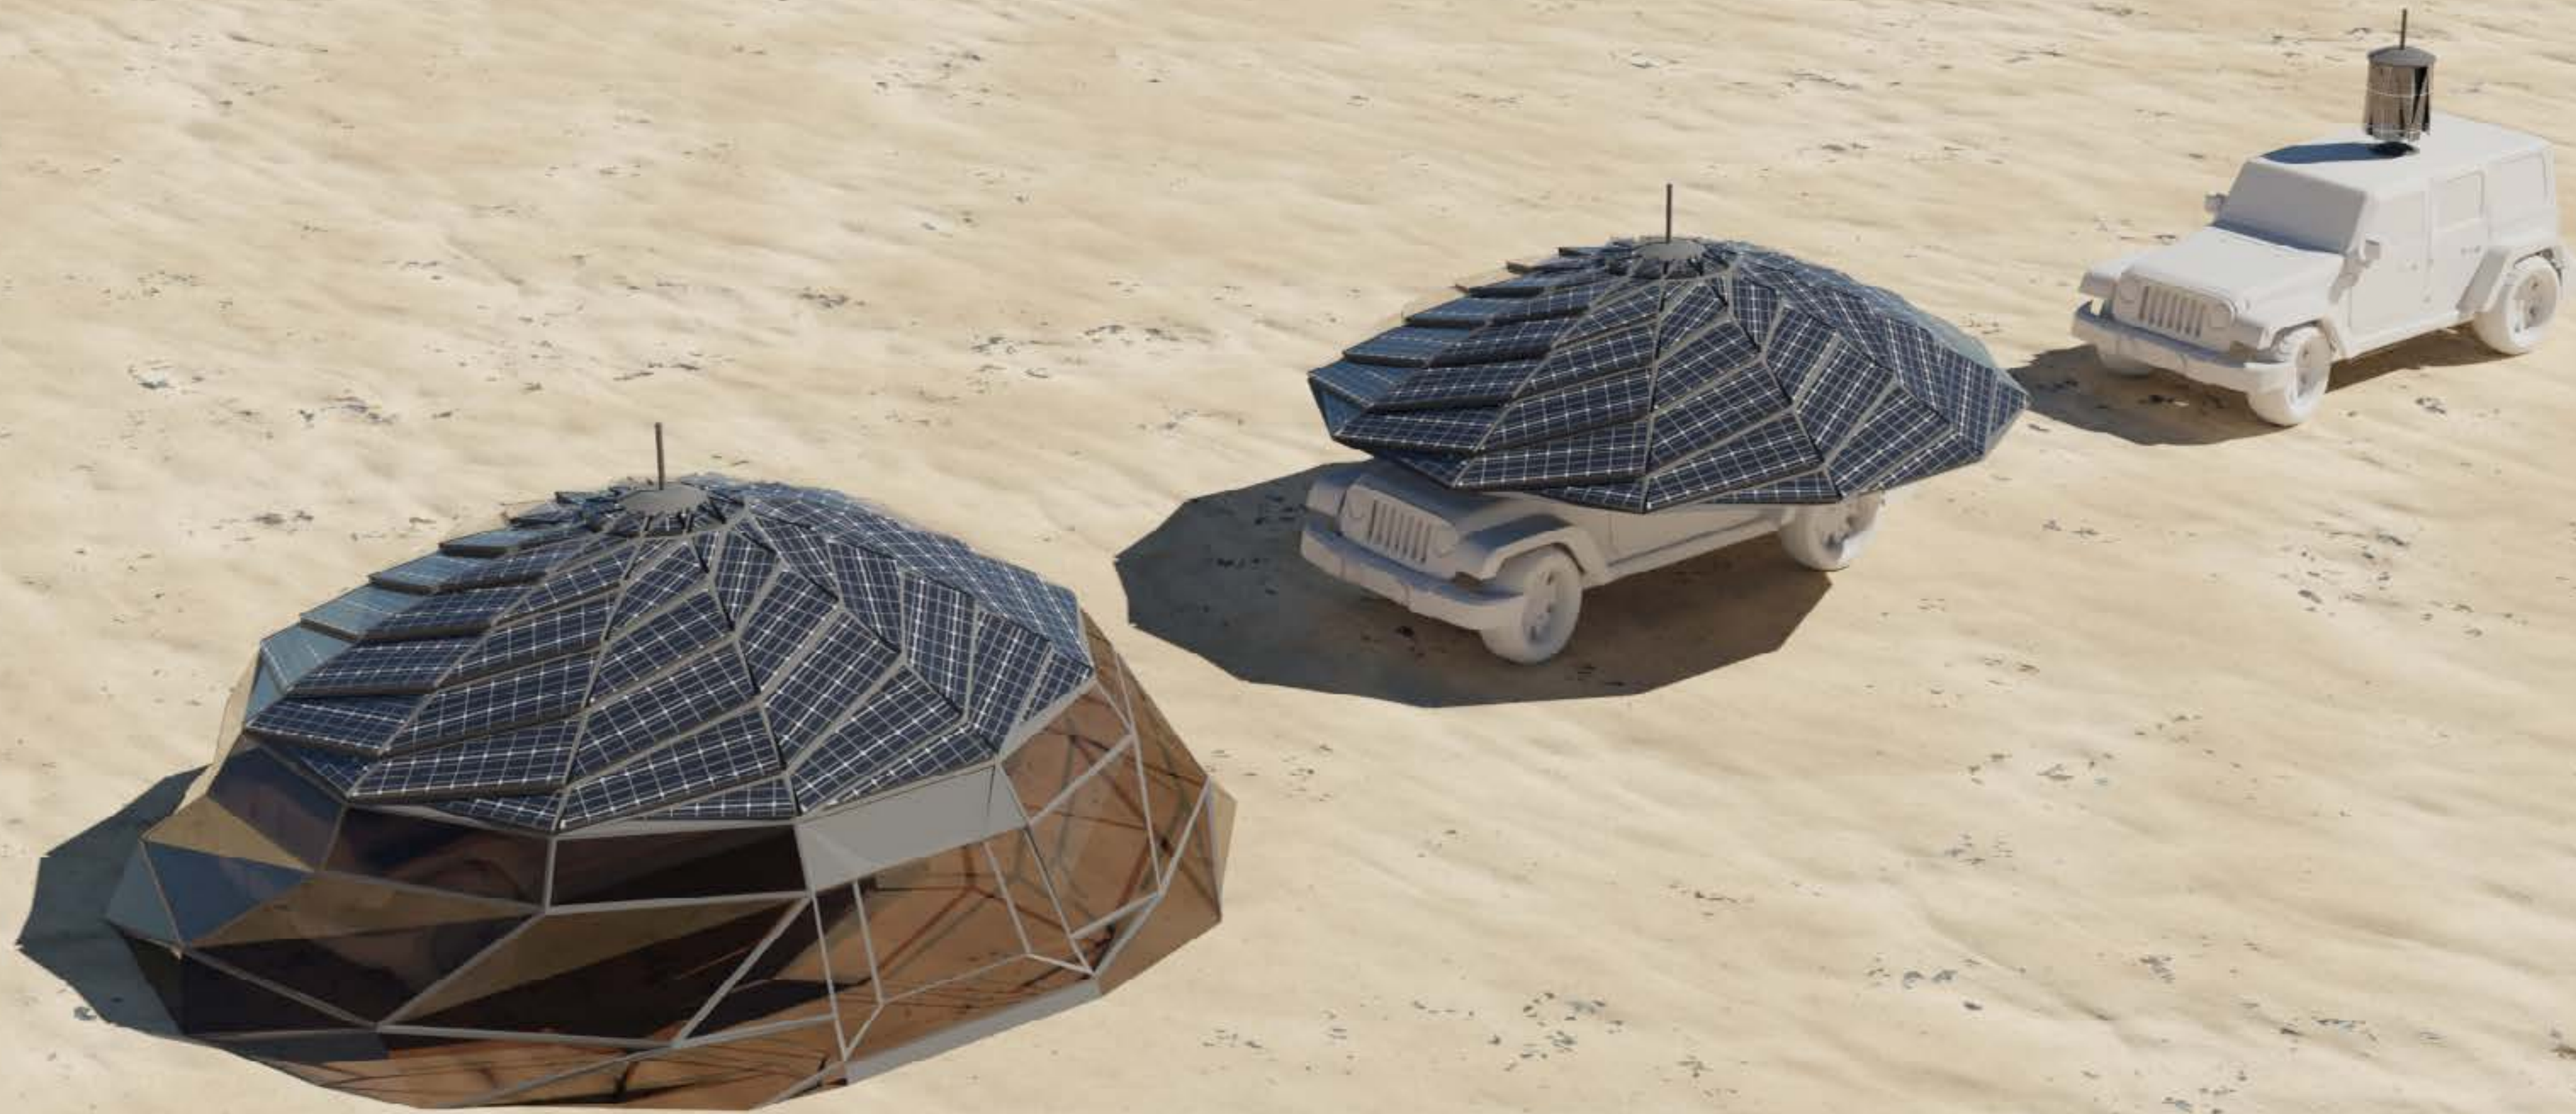

EXTRAPOLATIONS 2023 © Media Res, Apple TV+