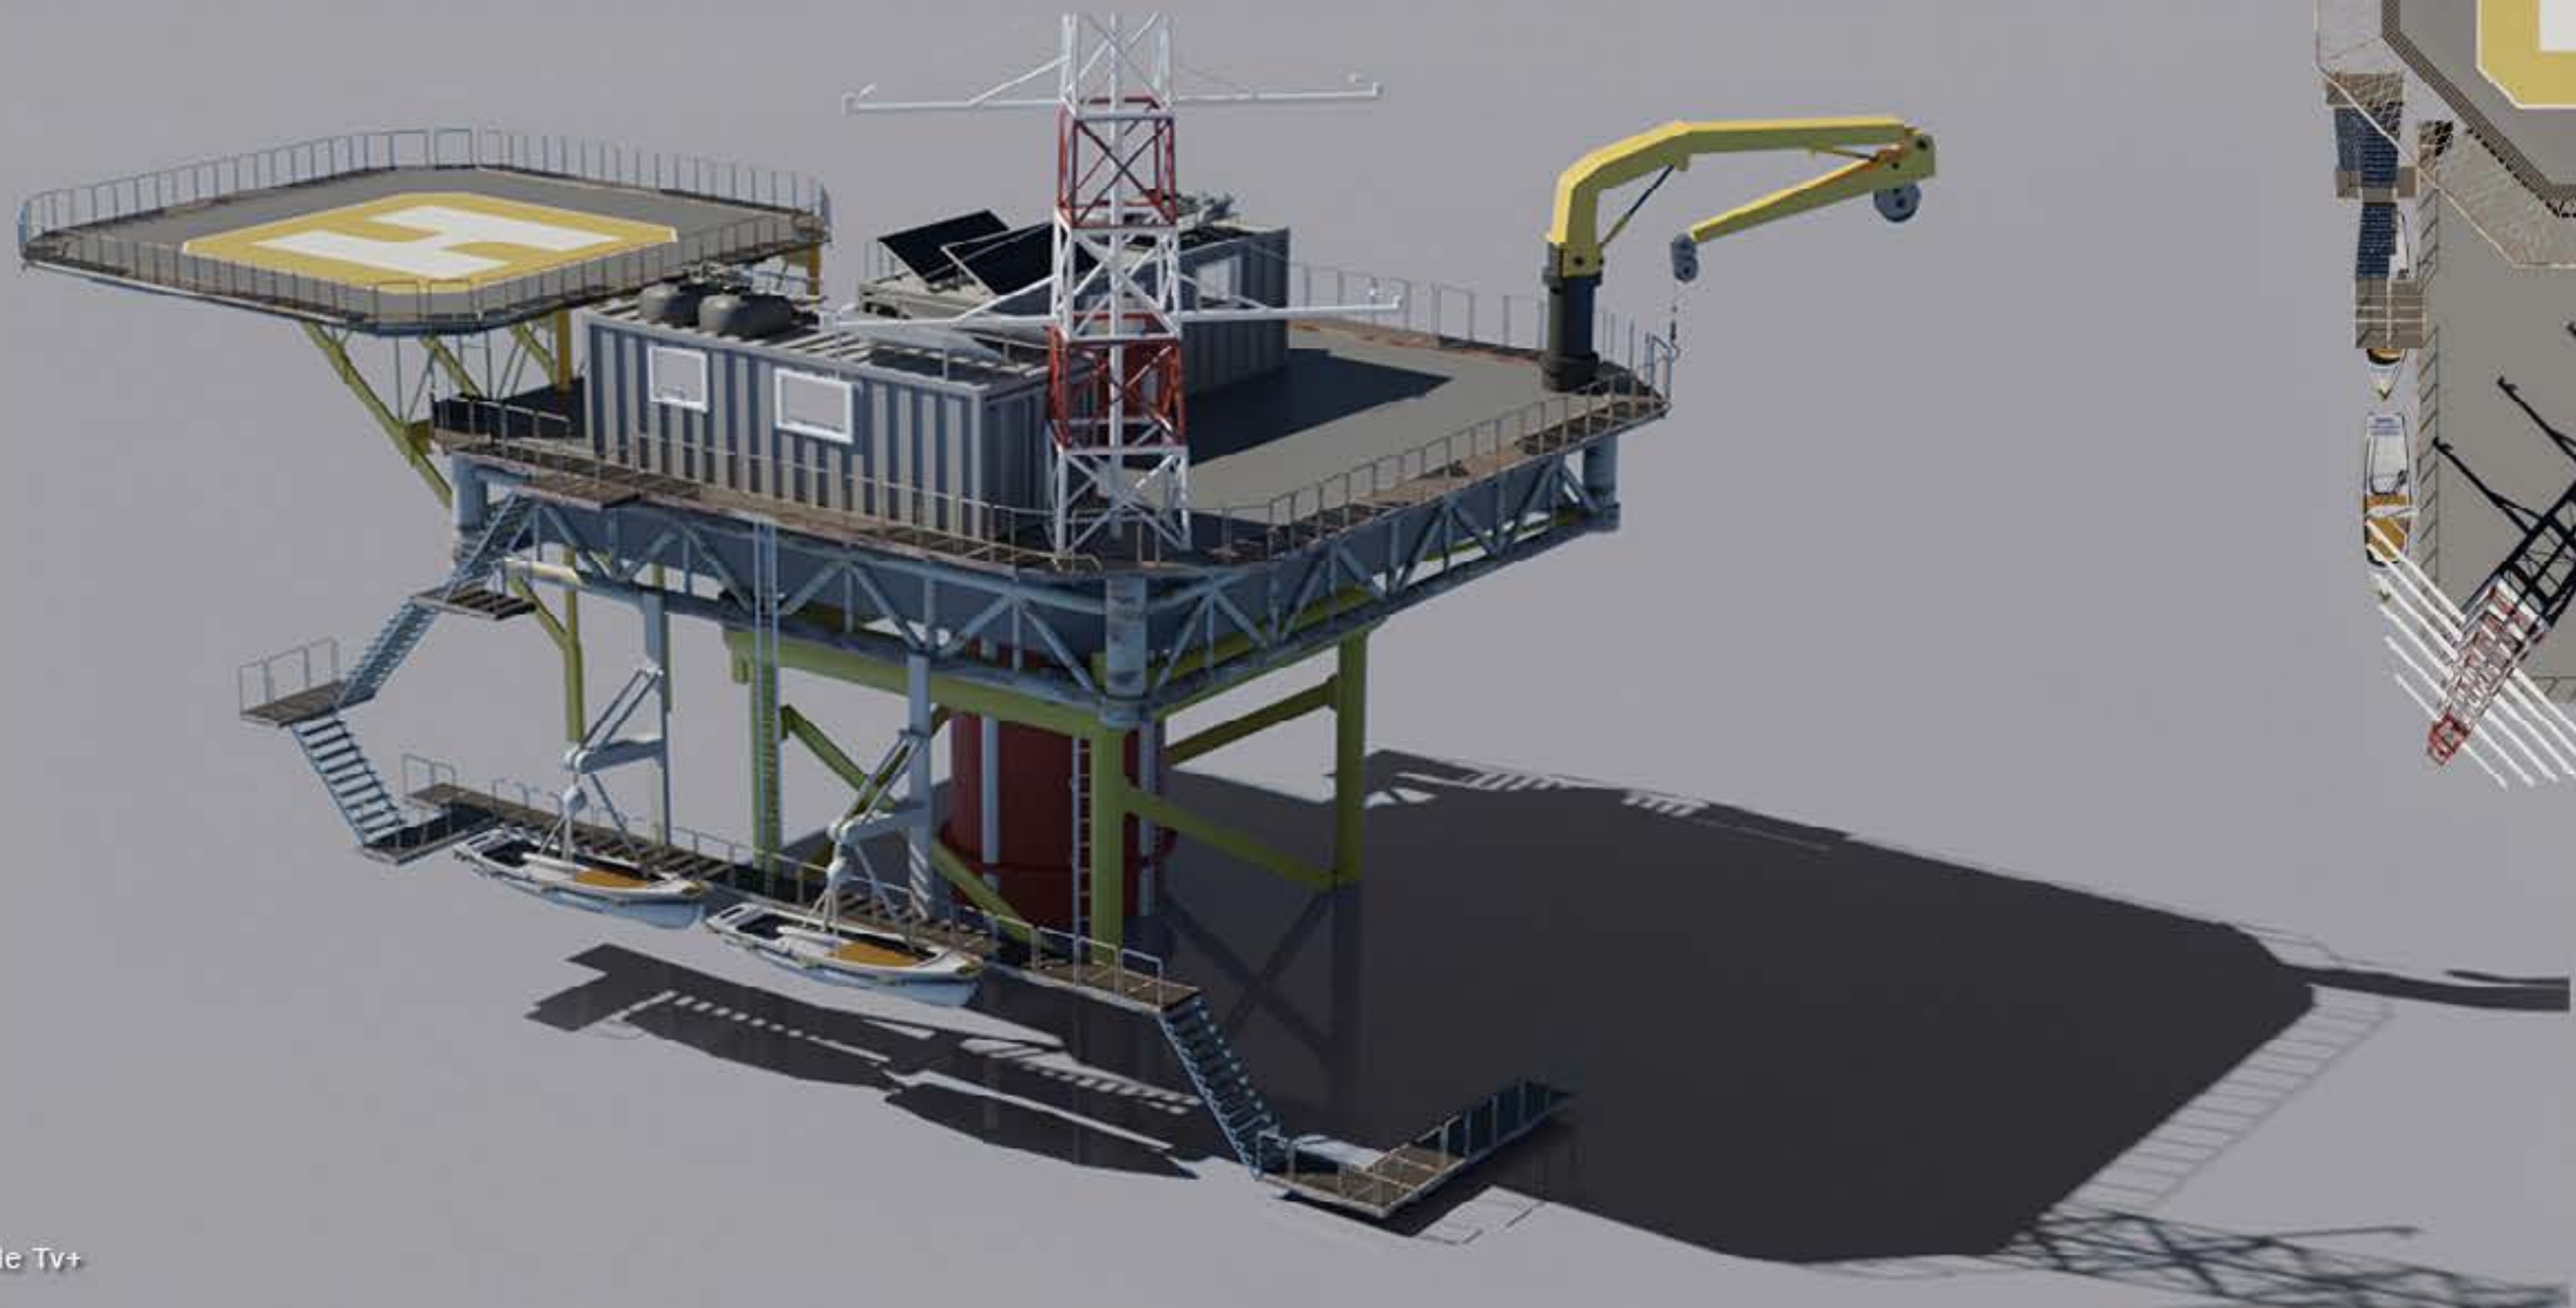

Pixeloid
STUDIOS

EXTRAPOLATIONS 2023 © Media Res, Apple TV+

RESEARCH STATION
Prop design for Extrapolations, Client: Media Res, Apple TV+