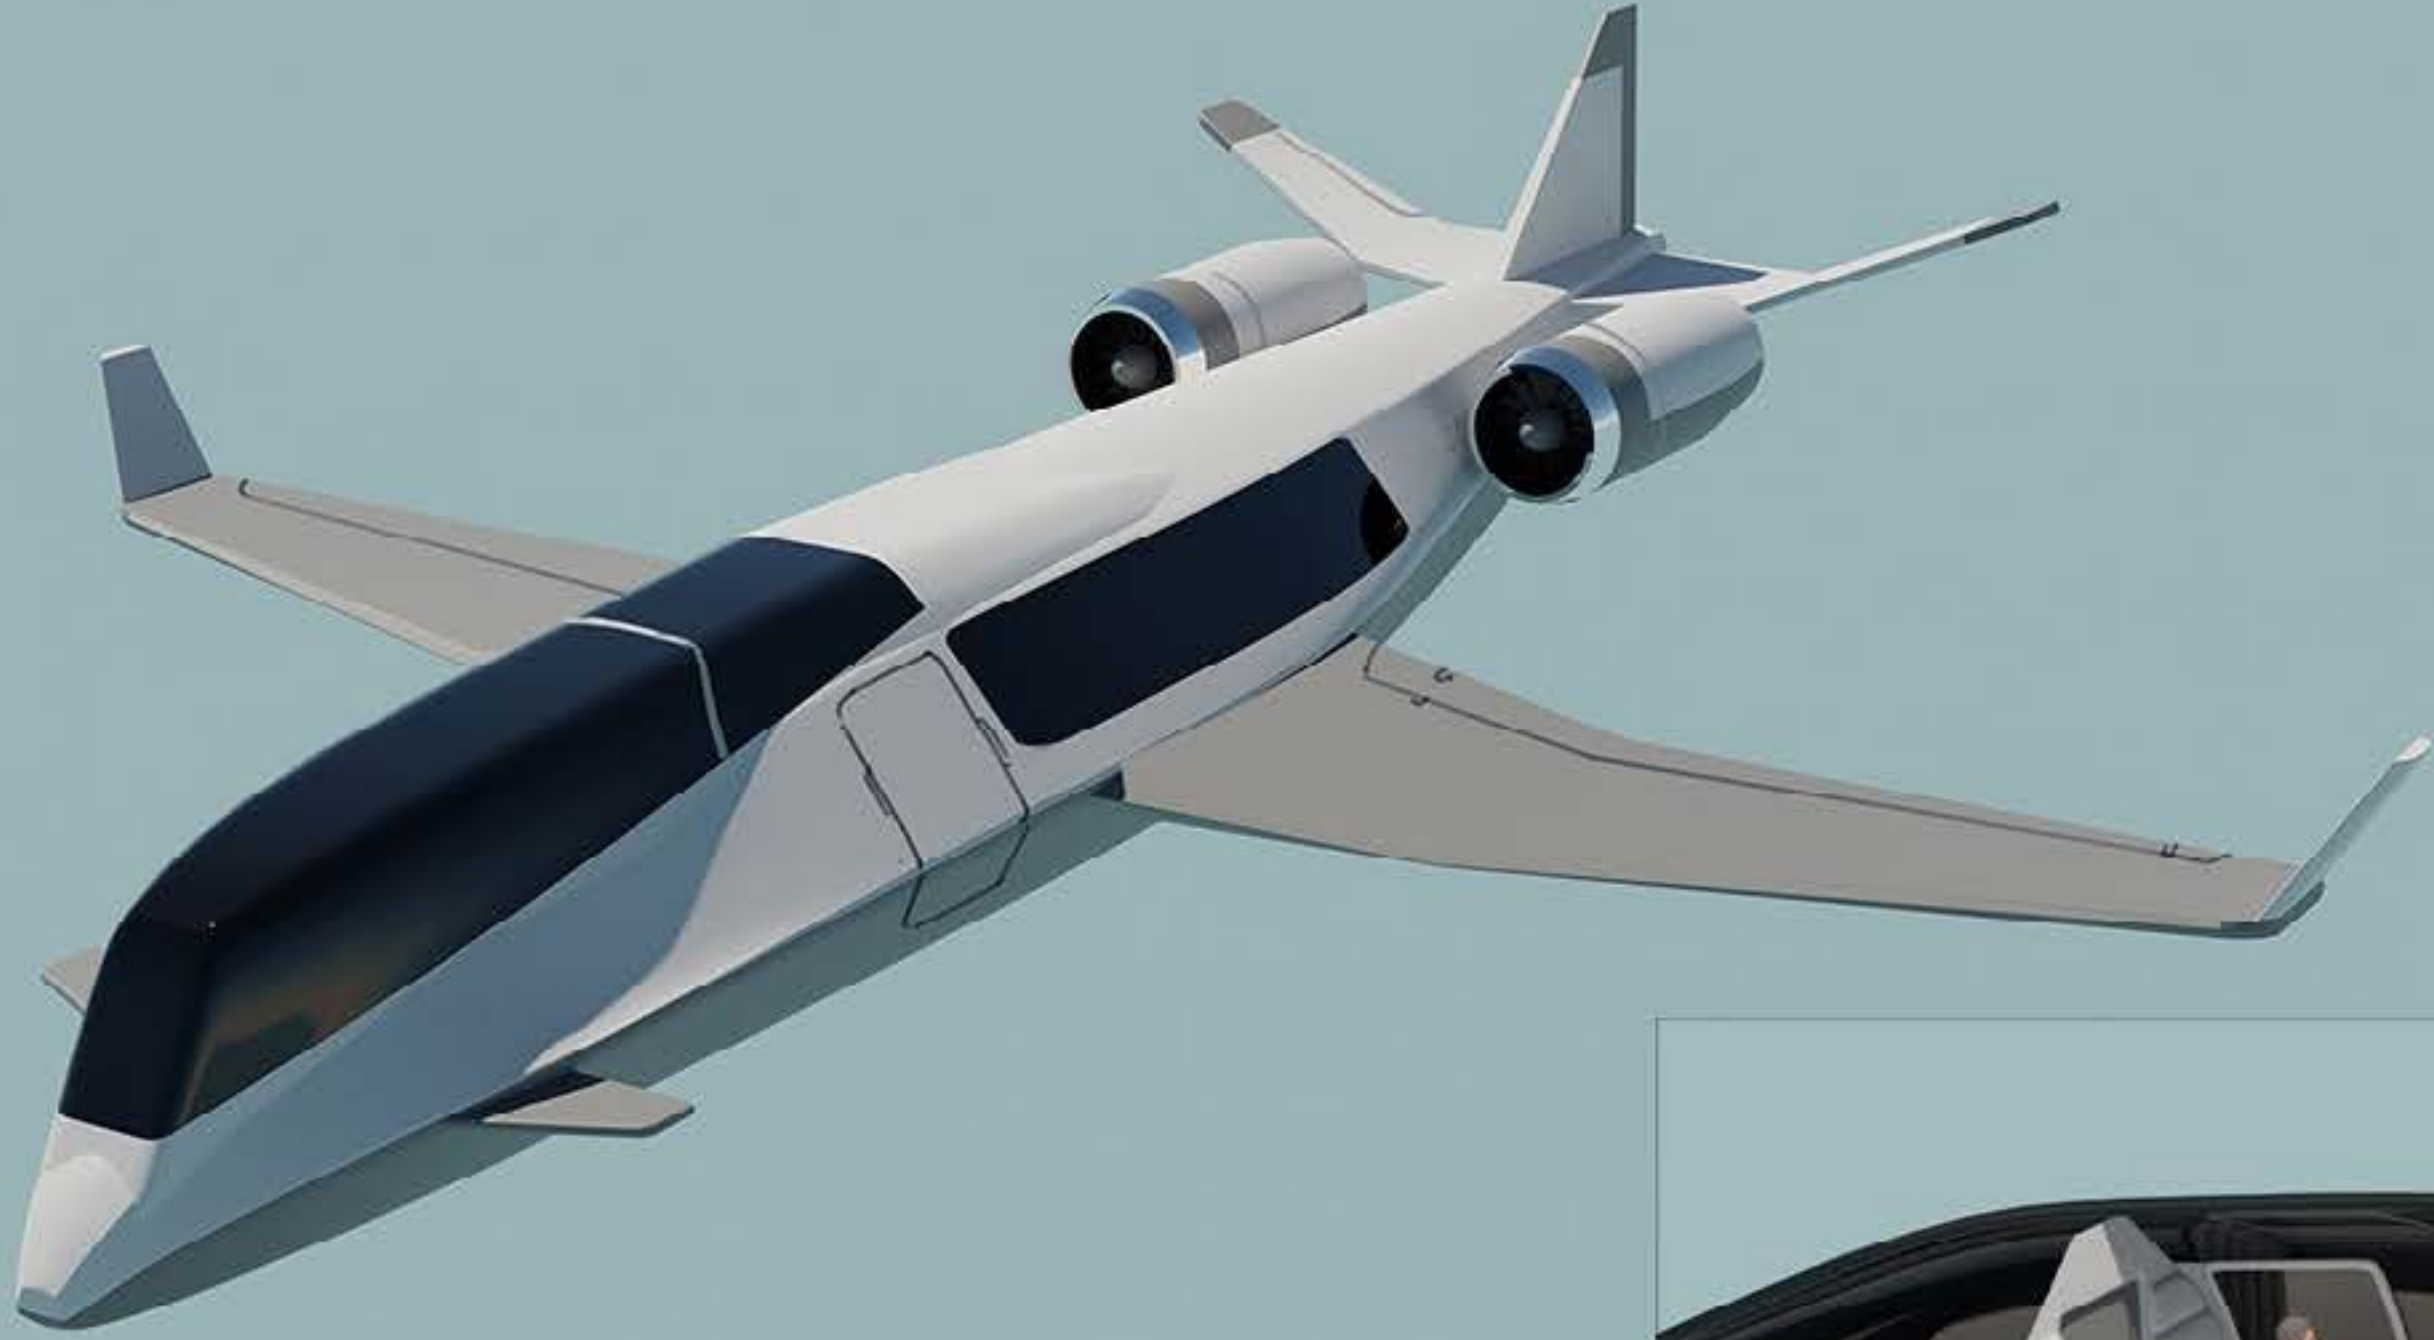

EXTRAPOLATIONS 2023 © Media Res, Apple TV+