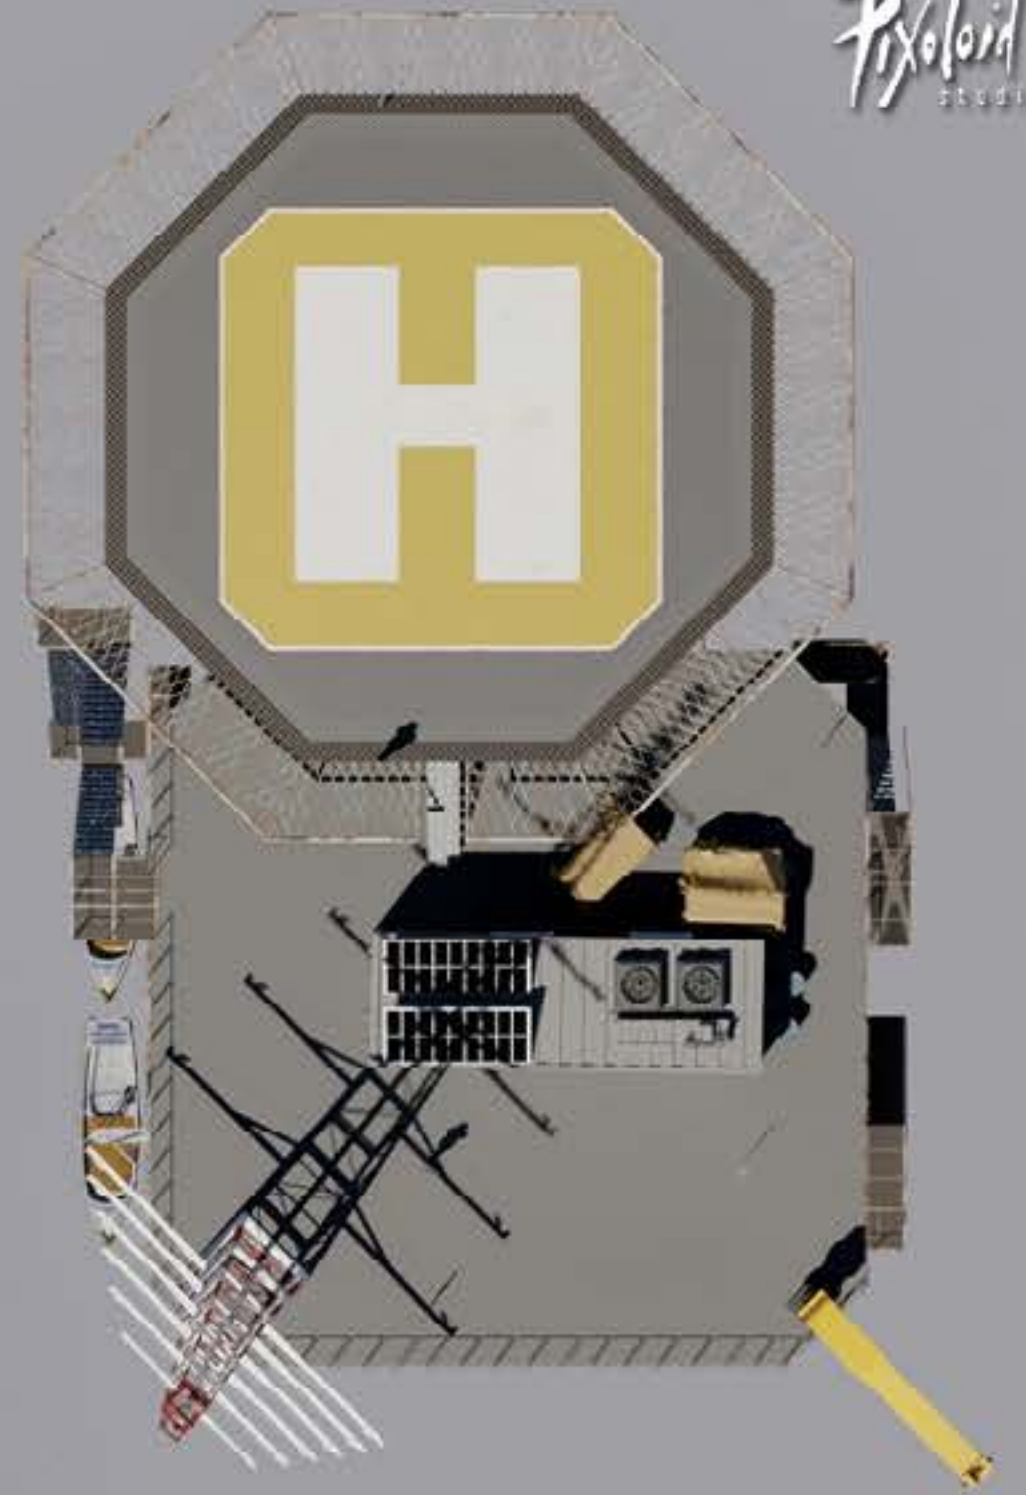

Pixeloid
STUDIOS

EXTRAPOLATIONS 2023 © Media Res, Apple TV+

RESEARCH STATION
Prop design for Extrapolations, Client: Media Res, Apple TV+