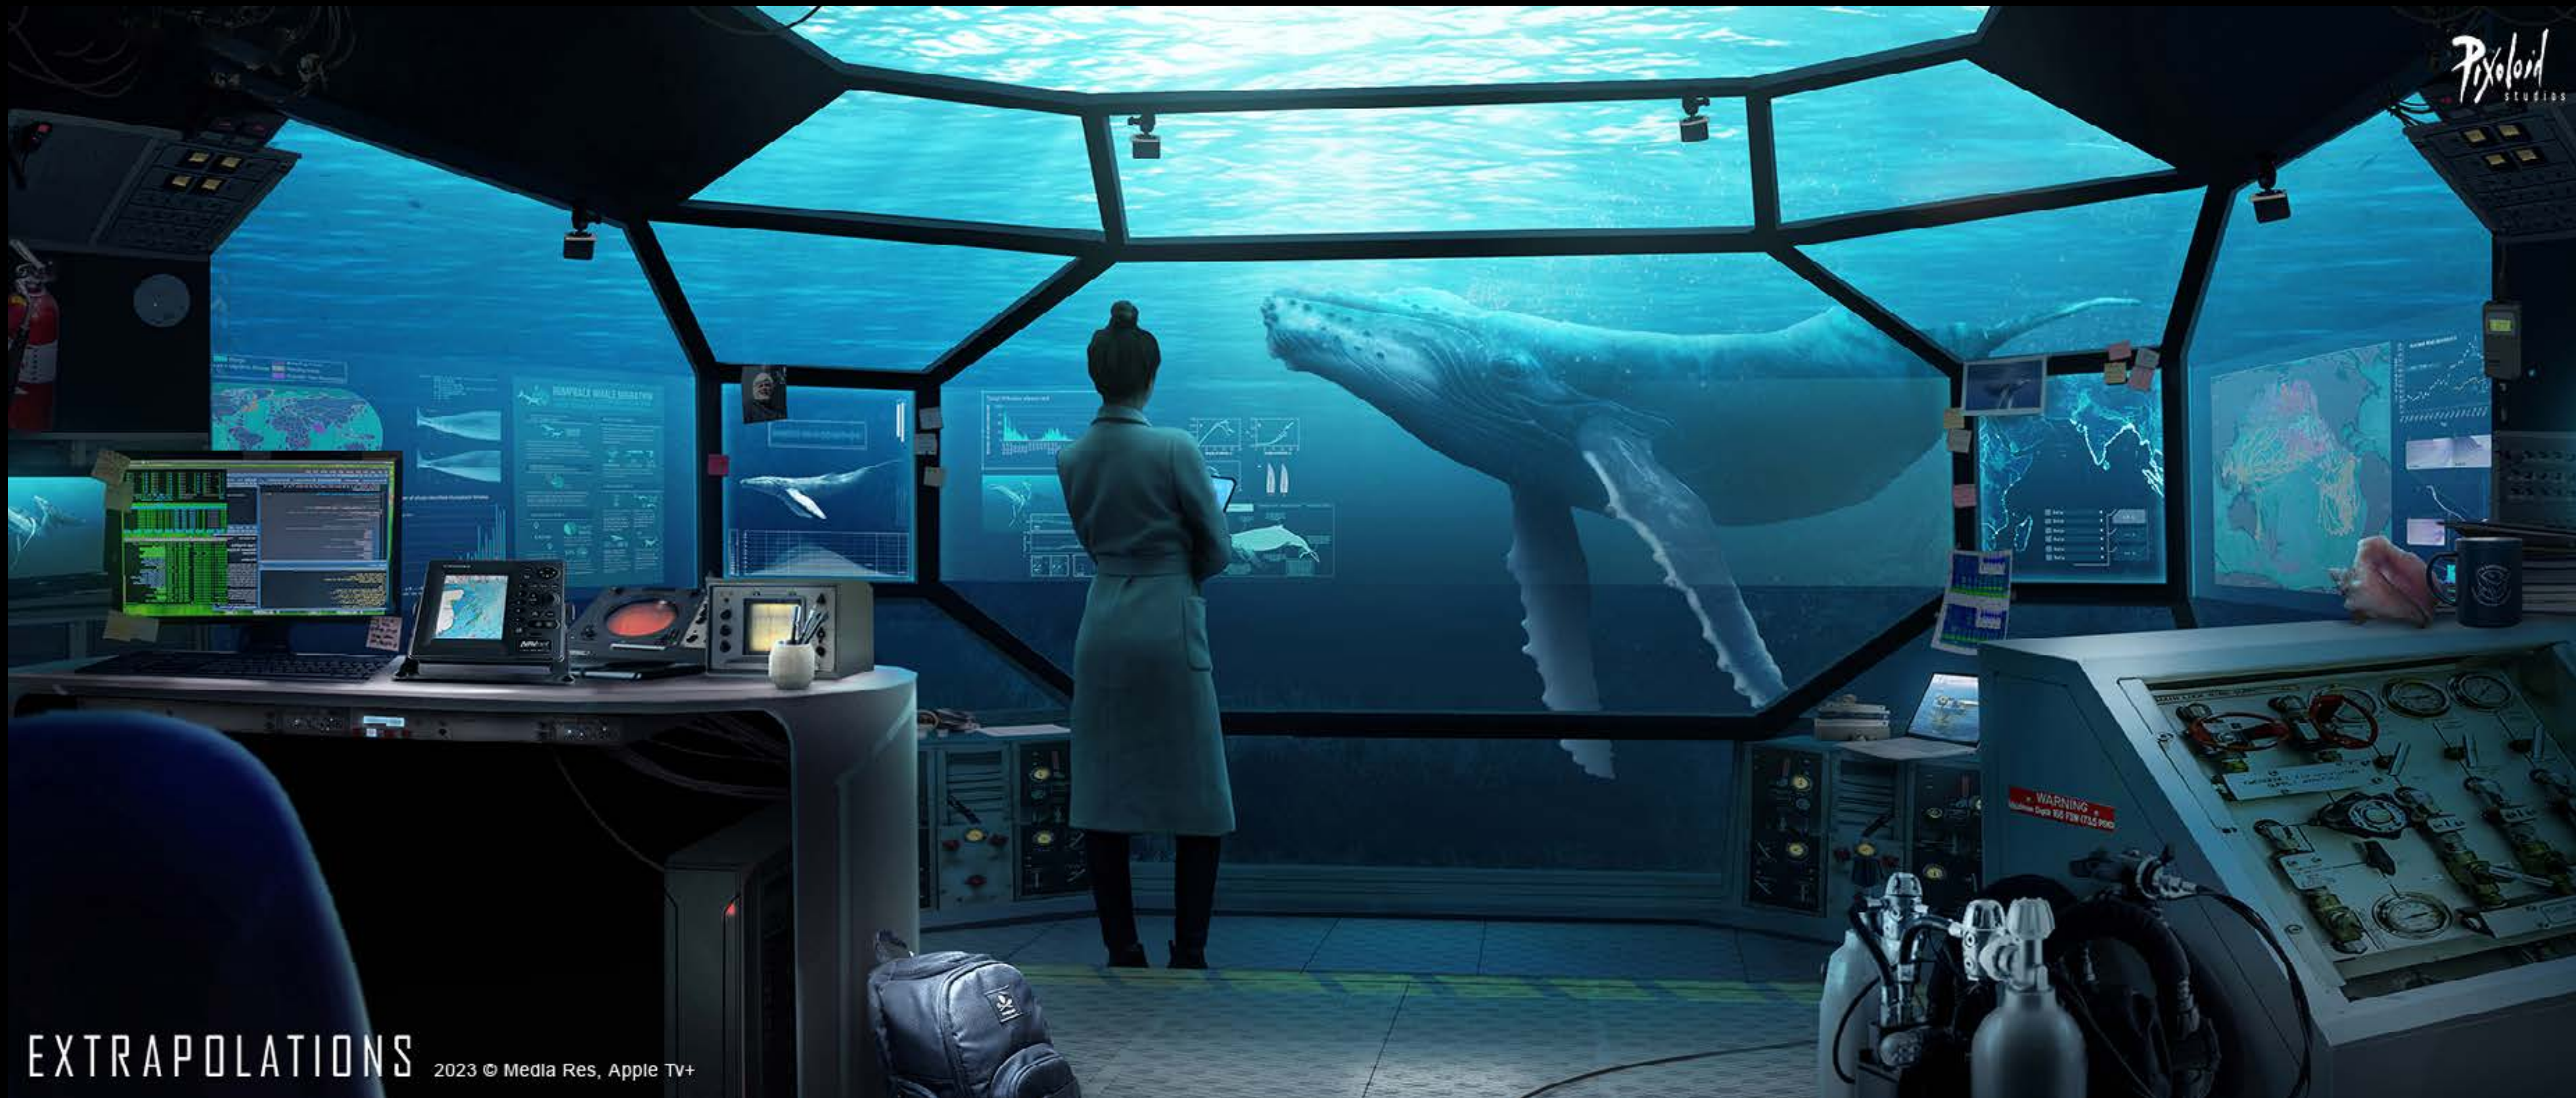

REFUGEE CAMP  
*Extrapolations, Client: Media Res, Apple TV+*

Pixeloid  
STUDIOS

EXTRAPOLATIONS 2023 © Media Res, Apple TV+

MARINE PLATFORM  
Extrapolations, Client: Media Res, Apple TV+

HERO POD  
Extrapolations, Client: Media Res, Apple TV+